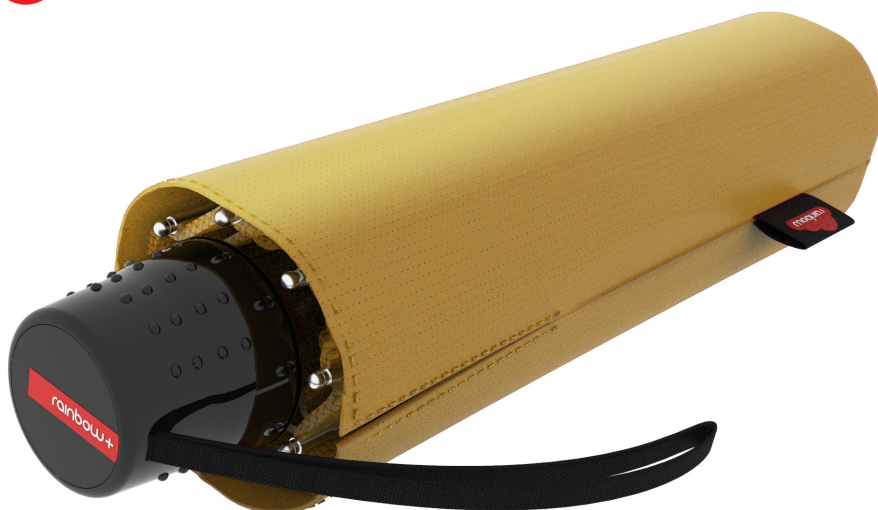

rainbow +

plus1 cod.1611

Manual opening
3 sections steel shaft
8 ribs x 54 cm in aluminium and fiberglass
180T Pongee

ERGONOMIC HANDLE DESIGN

var.1 navy blue

var.2 hunter green

var.3 charcoal

var.4 black

plus1 cod.1612

Manual opening
3 sections steel shaft
8 ribs x 54 cm in aluminium and fiberglass
180T Pongee

ERGONOMIC HANDLE DESIGN

var. 1 vibrant yellow

var. 2 powder pink

var. 3 fuchsia rose

var. 4 cherry red

var. 5 classic blue

var. 6 emerald green

plus1 cod.1613

Manual opening
3 sections steel shaft
8 ribs x 54 cm in aluminium and fiberglass
180T Pongee

ERGONOMIC HANDLE DESIGN

var.1 night camouflage

var.2 pinstripe