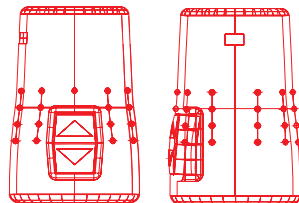

var.5 microdots

var.6 herringbone

plus3 cod.1634

Manual opening
3 sections flat steel shaft
6 ribs x 53 cm in aluminium fiberglass and steel
180T Pongee

ERGONOMIC HANDLE DESIGN

var.1 optical boho

var.2 magnolie

var. 3 brushstrokes

var. 4 white poppies

var.5 candy flowers

var.6 leopard

plus6 cod.1661

Automatic open/close
3 sections steel shaft
8 ribs x 54 cm in aluminium and fiberglass
180T Pongee

ERGONOMIC HANDLE DESIGN

var.1 navy blue

var.2 hunter green

var.3 charcoal

var.4 black

plus6 cod.1662

Automatic open/close
3 sections steel shaft
8 ribs x 54 cm in aluminium and fiberglass
180T Pongee

ERGONOMIC HANDLE DESIGN

color variants