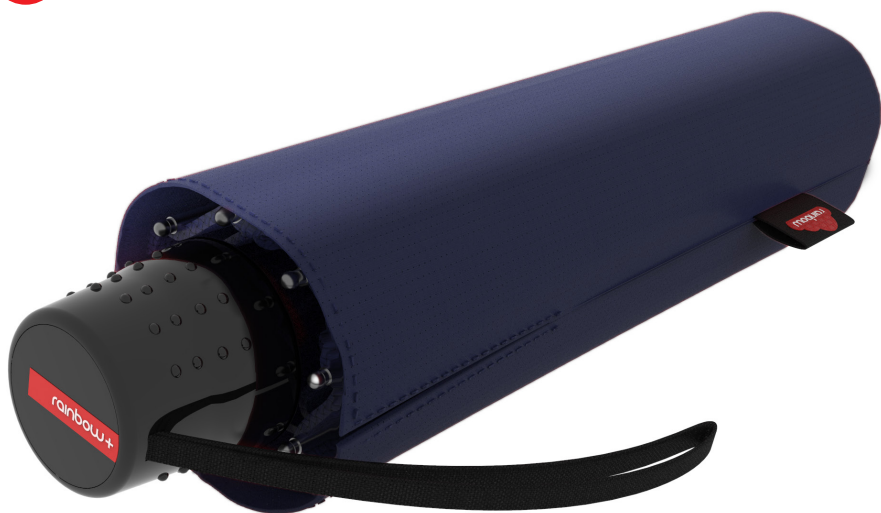

rainbow +

plus1 cod.1611

Manual opening
3 sections steel shaft
8 ribs x 54 cm in aluminium and fiberglass
180T Pongee

ERGONOMIC HANDLE DESIGN

var.1 navy blue

var.2 hunter green

var.3 charcoal

var.4 black

plus1 cod.1612

Manual opening
3 sections steel shaft
8 ribs x 54 cm in aluminium and fiberglass
180T Pongee

ERGONOMIC HANDLE DESIGN

var. 1 vibrant yellow

var. 2 powder pink

var. 3 fuchsia rose

var. 4 cherry red

var. 5 classic blue

var. 6 emerald green

plus1 cod.1613

Manual opening
3 sections steel shaft
8 ribs x 54 cm in aluminium and fiberglass
180T Pongee

ERGONOMIC HANDLE DESIGN

var.1 night camouflage

var.2 pinstripe