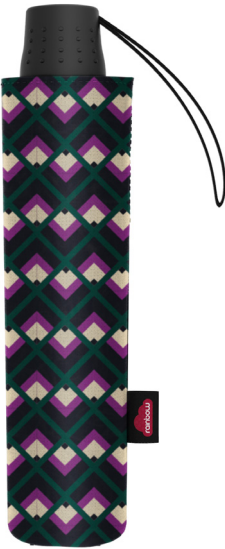

var. 5 classic blue

var. 6 emerald green

plus1 cod.1613

Manual opening
3 sections steel shaft
8 ribs x 54 cm in aluminium and fiberglass
180T Pongee

ERGONOMIC HANDLE DESIGN

var.1 night camouflage

var.2 pinstripe

var.3 diamonds

var.4 grid

var.5 microdots

var.6 herringbone

plus1 cod.1614

Manual opening
3 sections steel shaft
8 ribs x 54 cm in aluminium and fiberglass
180T Pongee

ERGONOMIC HANDLE DESIGN

var.1 optical boho

var.2 magnolie

var. 3 brushstrokes

var. 4 white poppies

var.5 candy flowers

var.6 leopard

plus3 cod.1631

Manual opening
3 sections flat steel shaft
6 ribs x 53 cm in aluminium fiberglass and steel
180T Pongee

ERGONOMIC HANDLE DESIGN

var.1 navy blue

var.2 hunter green

var.3 charcoal

var.4 black

plus3 cod.1632

Manual opening
3 sections flat steel shaft
6 ribs x 53 cm in aluminium fiberglass and steel
180T Pongee

ERGONOMIC HANDLE DESIGN