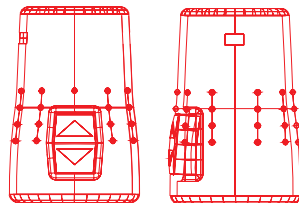

var. 1 vibrant yellow

var.2 powder pink

var. 3 fuchsia rose

var. 4 cherry red

var. 5 classic blue

var.6 emerald green

plus6 cod.1663

Automatic open/close
3 sections steel shaft
8 ribs x 54 cm in aluminium and fiberglass
180T Pongee

ERGONOMIC HANDLE DESIGN

var.1 night camouflage

var.2 pinstripe

var.3 diamonds

var.4 grid

var.5 microdots

var.6 herringbone

plus6 cod.1664

Automatic open/close
3 sections steel shaft
8 ribs x 54 cm in aluminium and fiberglass
180T Pongee

ERGONOMIC HANDLE DESIGN

var.1 optical boho

var.2 magnolie

var. 3 brushstrokes

var. 4 white poppies

var.5 candy flowers