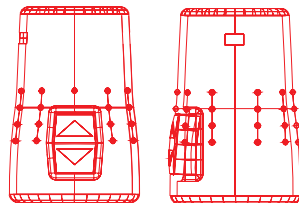

var.1 navy blue

var.2 hunter green

var.3 charcoal

var.4 black

plus6 cod.1662

Automatic open/close
3 sections steel shaft
8 ribs x 54 cm in aluminium and fiberglass
180T Pongee

ERGONOMIC HANDLE DESIGN

color variants

var. 1 vibrant yellow

var.2 powder pink

var. 3 fuchsia rose

var. 4 cherry red

var. 5 classic blue

var.6 emerald green

plus6 cod.1663

Automatic open/close
3 sections steel shaft
8 ribs x 54 cm in aluminium and fiberglass
180T Pongee