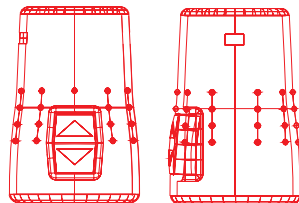

var.1 navy blue

var.2 hunter green

var.3 charcoal

var.4 black

plus6 cod.1662

Automatic open/close
3 sections steel shaft
8 ribs x 54 cm in aluminium and fiberglass
180T Pongee

ERGONOMIC HANDLE DESIGN

color variants

var. 1 vibrant yellow

var.2 powder pink

var. 3 fuchsia rose

var. 4 cherry red

var. 5 classic blue

var.6 emerald green

plus6 cod.1663

Automatic open/close
3 sections steel shaft
8 ribs x 54 cm in aluminium and fiberglass
180T Pongee

ERGONOMIC HANDLE DESIGN

var.1 night camouflage

var.2 pinstripe

var.3 diamonds

var.4 grid

var.5 microdots

var.6 herringbone

plus6 cod.1664

Automatic open/close
3 sections steel shaft
8 ribs x 54 cm in aluminium and fiberglass
180T Pongee

ERGONOMIC HANDLE DESIGN

var.1 optical boho

var.2 magnolie

var. 3 brushstrokes

var. 4 white poppies

var.5 candy flowers