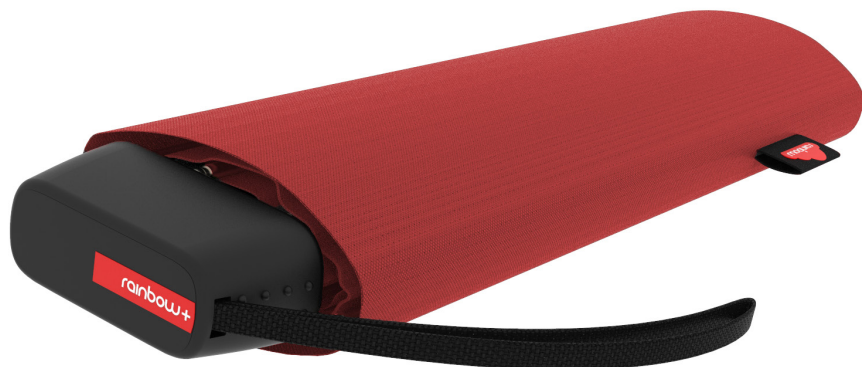

ERGONOMIC HANDLE DESIGN

var.1 navy blue

var.2 hunter green

var.3 charcoal

var.4 black

plus3 cod.1632

Manual opening
3 sections flat steel shaft
6 ribs x 53 cm in aluminium fiberglass and steel
180T Pongee

ERGONOMIC HANDLE DESIGN

color variants

Manual opening
3 sections flat steel shaft
6 ribs x 53 cm in aluminium fiberglass and steel
180T Pongee

ERGONOMIC HANDLE DESIGN

var.1 night camouflage

var.2 pinstripe

var.3 diamonds

var.4 grid