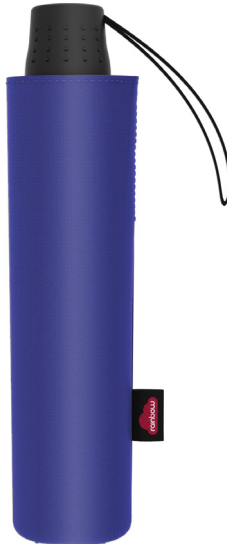

rainbow +

plus1 cod.1611

Manual opening
3 sections steel shaft
8 ribs x 54 cm in aluminium and fiberglass
180T Pongee

ERGONOMIC HANDLE DESIGN

var.1 navy blue

var.2 hunter green

var.3 charcoal

var.4 black

plus1 cod.1612

Manual opening
3 sections steel shaft
8 ribs x 54 cm in aluminium and fiberglass
180T Pongee

ERGONOMIC HANDLE DESIGN

var. 1 vibrant yellow

var. 2 powder pink

var. 3 fuchsia rose

var. 4 cherry red

var. 5 classic blue

var. 6 emerald green

plus1 cod.1613

Manual opening
3 sections steel shaft
8 ribs x 54 cm in aluminium and fiberglass
180T Pongee

ERGONOMIC HANDLE DESIGN

var.1 night camouflage

var.2 pinstripe

var.3 diamonds

var.4 grid

var.5 microdots

var.6 herringbone

plus1 cod.1614

Manual opening
3 sections steel shaft
8 ribs x 54 cm in aluminium and fiberglass
180T Pongee

ERGONOMIC HANDLE DESIGN

var.1 optical boho